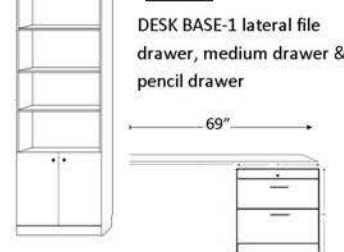

	SKU	DIMENSION CLOSED	DIMENSION OPEN	MATTRESS DEPTH
QUEEN STANDARD	AV50	65w x 17d x 90h	65w x 86d x 90h	12"
FULL STANDARD	AV46	59w x 17d x 85h	59w x 81d x 85h	12"
TWIN STANDARD	AV33	44w x 17d x 85h	44w x 81d x 85h	12"
TWIN XL	AX33	44w x 17d x 90h	44w x 86d x 90h	12"
QUEEN DELUXE	AVX50	75w x 25d x 90h	75w x 92d x 90h	12"
QUEEN PREMIUM	AVZ50	75w x 20d x 90h	75w x 92d x 90h	12"

3 DRAWER-2 DOOR

- 3 drawers -with 2 Doors. Inside has clothes hangar bar.
- APWU 32 x 85

2 DRAWER NIGHTSTAND-DOOR

- 2 Drawers -pull out tray with 1 open shelf and Door..
- AUFS 16 X 85
 - AUQS 16 X 90
 - APUF 24 X 85
 - APUQ 24 X 90

BOOKCASE

- ABFS 16 X 85
- ABQS 16 X 90
- APBF 24 X 85
- APBQ 24 X 90
- ABFL 32 X 85
- ABQL 32 X 90

FOLD DOWN DESK

- APAF 24 x 85

- DESK-DC 63w X 31 1/2h x 22d
- FILE CART AFC 16 5/8x 28 1/2x 22

2 DOOR

- ADFL 32 X 85
- ADQL 32 X 90
- BSDL Shaped Desktop
- ALD DESK BASE