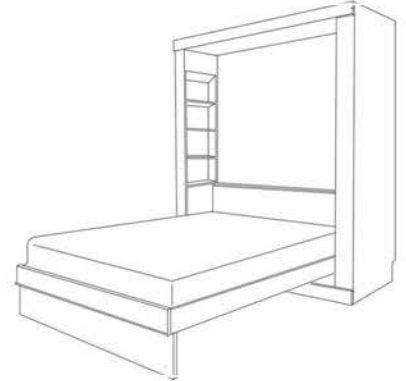

STANDARD

AVALON DELUXE

PREMIUM

Straight top-flat headboard • Curved Top- Shelf Hdbd-Bookcases • Straight Top-Shelf Hdbd-Bookcases

STAIN FINISHES:

- NATURAL HONEY MAPLE
 - SUNSET COGNAC
 - BARK GRAY GRAY
 - CINNAMON CARAMEL
 - ESPRESSO
- PAINT FINISHES: WHITE**
- ALABASTER
 - COBALT

	SKU	DIMENSION CLOSED	DIMENSION OPEN	MATTRESS DEPTH
QUEEN STANDARD	AV50	65w x 17d x 90h	65w x 86d x 90h	12"
FULL STANDARD	AV46	59w x 17d x 85h	59w x 81d x 85h	12"
TWIN STANDARD	AV33	44w x 17d x 85h	44w x 81d x 85h	12"
TWIN XL	AX33	44w x 17d x 90h	44w x 86d x 90h	12"
QUEEN DELUXE	AVX50	75w x 25d x 90h	75w x 92d x 90h	12"
QUEEN PREMIUM	AVZ50	75w x 20d x 90h	75w x 92d x 90h	12"

AVALON PIER CABINETS standard, Deluxe, Premium
cabinets accept all handle options

3 DRAWER

- ATFS 16 X 85
- ATQS 16 X 90
- APTF 24 X 85
- APTQ 24 X 90
- APGF 32 X 85
- APGQ 32 X 90

3 DRAWER-DOOR

- AWFS 16 X 85
- AWQS 16 X 90
- APWF 24 X 85
- APWQ 24 X 90