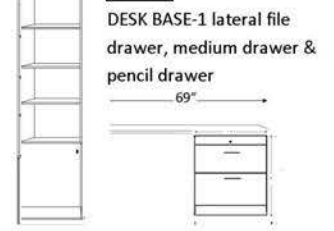

1 DOOR

- ADFS 16 X 85
- ADQS 16 X 90
- APCF 24 X 85
- APCQ 24 X 90
- BSD Straight desktop
- AFD DESK BASE

- NIGHTSTAND-3 DRAWER 24w x 17d x 28h
- NIGHTSTAND-TRAY 24w x 17d x 28h

PRODUCT OPTIONS ARE SUBJECT TO CHANGE WITHOUT NOTICE