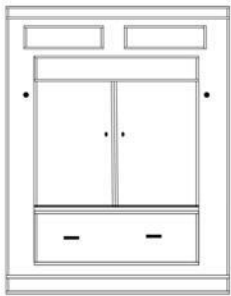

BRISTOL TABLE

STANDARD

QUEEN DELUXE

QUEEN PREMIUM

Straight top-flat headboard • Curved Top– Shelf Hdbd-Bookcases • Straight Top-Shelf Hdbd-Bookcases

FINISHES:

- NATURAL HONEY MAPLE
- SUNSET COGNAC
- BARK GRAY GRAY
- CINNAMON CAMEL
- ESPRESSO

PREMIUM FINISHES:

- WHITE
- ALABASTER
- COBALT

	SKU	DIMENSION CLOSED	DIMENSION OPEN
QUEEN STANDARD TABLE	BVT50	65w x 17d x 90h	65w x 86d x 90h
QUEEN DELUXE TABLE	BVXT50	75w x 25d x 90h	75w x 92d x 90h
QUEEN PREMIUM TABLE	BVZT50	75w x 20d x 90h	75w x 92d x 90h