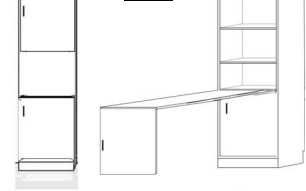

2 DRAWER NIGHTSTAND

- 2 Drawers -pull out tray with 3 open adjustable shelves.
- ANFS 16 X 85
 - ANQS 16 X 90
 - APNF 24 X 85
 - APNQ 24 X 90

2 LATERAL FILES-PENCIL

- 2 Lateral File Drawers , pencil drawer with 3 adj. shelves
- ALFS 16 X 85
 - ALQS 16 X 90
 - APLF 24 X 85
 - APLQ 24 X 90

2 DRAWER NIGHTSTAND-DOOR

- 2 Drawers -pull out tray with 1 open shelf and Door..
- AUFS 16 X 85
 - AUQS 16 X 90
 - APUF 24 X 85
 - APUQ 24 X 90

3 DRAWER-DOOR

- AWFS 16 X 85
- AWQS 16 X 90
- APWF 24 X 85
- APWQ 24 X 90

2 LATERAL FILES-PENCIL-DOOR

- 2 lateral file drawers pencil- with Door. inside has clothes hangar bar.
- AXFS 16 X 85
 - AXQS 16 X 90
 - APXF 24 X 85
 - APXQ 24 X 90

3 DRAWER-2 DOOR

- 3 drawers -with 2 Doors. Inside has clothes hangar bar.
- APWU 32 x 85

BOOKCASE

- ABFS 16 X 85
- ABQS 16 X 90
- APBF 24 X 85
- APBQ 24 X 90
- ABFL 32 X 85
- ABQL 32 X 90

FOLD DOWN DESK

APAF 24 x 85

DESK-DC 63w X 31 1/2h x 22d
FILE CART AFC 16 5/8x 28 1/2 x 22

2 DOOR

- DESK BASE-1 lateral file drawer, medium drawer & pencil drawer
- 69"