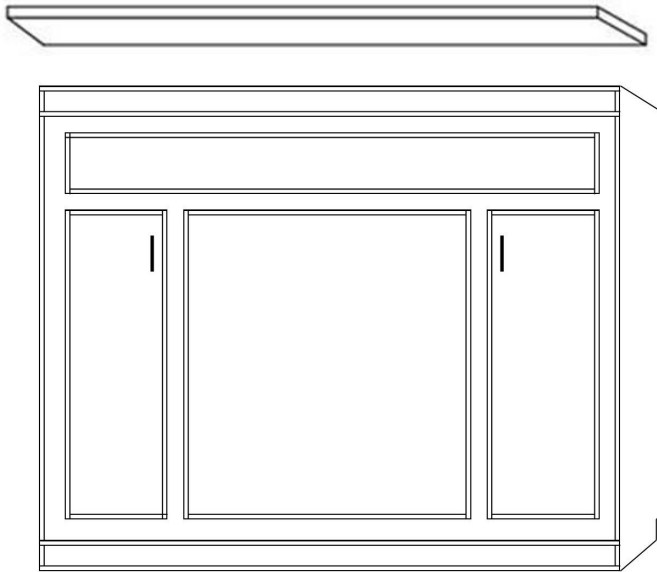

# PORTOLA HORIZONTAL

SKU	DESCRIPTION	CLOSED DIMENSION	OPEN DIMENSION	MATTRESS DEPTH
PS50 PSTOP	QUEEN HORIZONTAL FINISHED TOP	85w x 17d x 70.5 h	85w x 66d x 70.5 h	12"