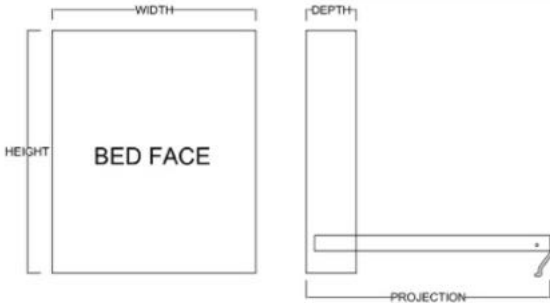

# Sarasota

*Available in Horizontal and Vertical*

**Queen  
Full  
XL Twin  
Twin**

**Vertical**

Size	Height	Width	Depth	Projection
Twin	82 3/4"	45 1/2"	18 3/4"	81 7/8"
XL Twin	87 3/4"	45 1/2"	18 3/4"	86 7/8"
Full/Double	82 3/4"	60 1/2"	18 3/4"	81 7/8"
Queen	87 3/4"	66 1/2"	18 3/4"	86 7/8"

**Horizontal**

Size	Height	Width	Depth	Projection
Twin	47 1/2"	80"	16 5/8"	44 5/8"
XL Twin	47 1/2"	85"	16 5/8"	44 5/8"
Full/Double	62 1/2"	80"	16 5/8"	59 5/8"
Queen	68 1/2"	85"	16 5/8"	65 5/8"

**Finishes, Crown Molding and Lighting**