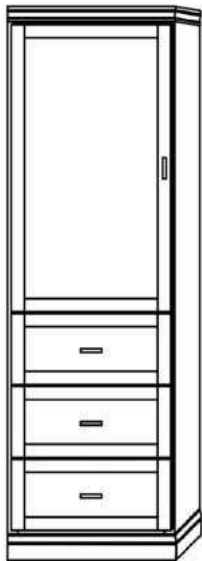

# Sarasota

*Available in Horizontal and Vertical*

**Queen  
Full  
XL Twin  
Twin**

**Vertical**

Size	Height	Width	Depth	Projection
Twin	82 3/4"	45 1/2"	18 3/4"	81 7/8"
XL Twin	87 3/4"	45 1/2"	18 3/4"	86 7/8"
Full/Double	82 3/4"	60 1/2"	18 3/4"	81 7/8"
Queen	87 3/4"	66 1/2"	18 3/4"	86 7/8"

**Horizontal**

Size	Height	Width	Depth	Projection
Twin	47 1/2"	80"	16 5/8"	44 5/8"
XL Twin	47 1/2"	85"	16 5/8"	44 5/8"
Full/Double	62 1/2"	80"	16 5/8"	59 5/8"
Queen	68 1/2"	85"	16 5/8"	65 5/8"

**Finishes, Crown Molding and Lighting**

# Cabinet Options

VC 212  
 (File Drawers)  
 24"

VC 211  
 (File Drawers)  
 24"

VC 209  
 18"  
 24"  
 30"

VC 208  
 18"  
 24"  
 30"

VC/HC 207  
 18"  
 24"  
 30"

VC/HC 206  
 18"  
 24"  
 30"

VC/HC 205 ☆  
 18"  
 24"  
 30"

VC/HC 204 ☆  
 18"  
 24"  
 30"

VC/HC 203  
 18"  
 24"  
 30"

VC/HC 202  
 18"  
 24"  
 30"

VC/HC 201  
 18"  
 24"  
 30"

VNS 402  
 18"  
 24"  
 30"

VNS 401  
 18"  
 24"  
 30"