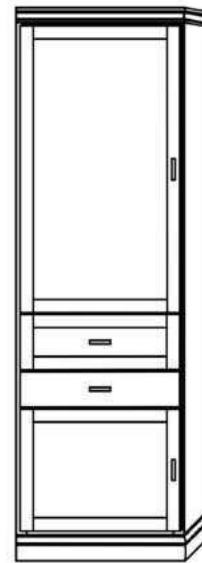

# Sarasota

*Available in Horizontal and Vertical*

**Queen  
Full  
XL Twin  
Twin**

**Vertical**

Size	Height	Width	Depth	Projection
Twin	82 3/4"	45 1/2"	18 3/4"	81 7/8"
XL Twin	87 3/4"	45 1/2"	18 3/4"	86 7/8"
Full/Double	82 3/4"	60 1/2"	18 3/4"	81 7/8"
Queen	87 3/4"	66 1/2"	18 3/4"	86 7/8"

**Horizontal**

Size	Height	Width	Depth	Projection
Twin	47 1/2"	80"	16 5/8"	44 5/8"
XL Twin	47 1/2"	85"	16 5/8"	44 5/8"
Full/Double	62 1/2"	80"	16 5/8"	59 5/8"
Queen	68 1/2"	85"	16 5/8"	65 5/8"

**Finishes, Crown Molding and Lighting**

# Cabinet Options

VC 212  
 (File Drawers)  
 24"

VC 211  
 (File Drawers)  
 24"

VC 209  
 18"  
 24"  
 30"

VC 208  
 18"  
 24"  
 30"

VC/HC 207  
 18"  
 24"  
 30"

VC/HC 206  
 18"  
 24"  
 30"

VC/HC 205 ☆  
 18"  
 24"  
 30"

VC/HC 204 ☆  
 18"  
 24"  
 30"

VC/HC 203  
 18"  
 24"  
 30"

VC/HC 202  
 18"  
 24"  
 30"

VC/HC 201  
 18"  
 24"  
 30"

VNS 402  
 18"  
 24"  
 30"

VNS 401  
 18"  
 24"  
 30"