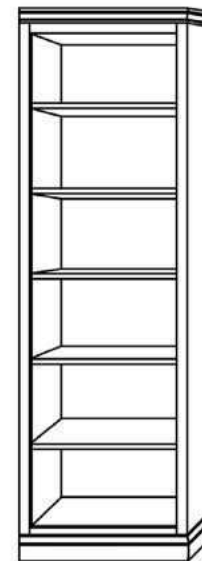

# Sarasota

*Available in Horizontal and Vertical*

**Queen  
Full  
XL Twin  
Twin**

**Vertical**

Size	Height	Width	Depth	Projection
Twin	82 3/4"	45 1/2"	18 3/4"	81 7/8"
XL Twin	87 3/4"	45 1/2"	18 3/4"	86 7/8"
Full/Double	82 3/4"	60 1/2"	18 3/4"	81 7/8"
Queen	87 3/4"	66 1/2"	18 3/4"	86 7/8"

**Horizontal**

Size	Height	Width	Depth	Projection
Twin	47 1/2"	80"	16 5/8"	44 5/8"
XL Twin	47 1/2"	85"	16 5/8"	44 5/8"
Full/Double	62 1/2"	80"	16 5/8"	59 5/8"
Queen	68 1/2"	85"	16 5/8"	65 5/8"

**Finishes, Crown Molding and Lighting**

# Cabinet Options

VC 212  
 (File Drawers)  
 24"

VC 211  
 (File Drawers)  
 24"

VC 209  
 18"  
 24"  
 30"

VC 208  
 18"  
 24"  
 30"

VC/HC 207  
 18"  
 24"  
 30"

VC/HC 206  
 18"  
 24"  
 30"

VC/HC 205 ☆  
 18"  
 24"  
 30"

VC/HC 204 ☆  
 18"  
 24"  
 30"

VC/HC 203  
 18"  
 24"  
 30"

VC/HC 202  
 18"  
 24"  
 30"

VC/HC 201  
 18"  
 24"  
 30"

VNS 402  
 18"  
 24"  
 30"

VNS 401  
 18"  
 24"  
 30"