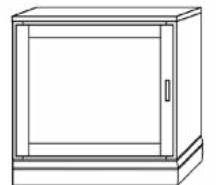

# Cabinet Options

VC 212  
 (File Drawers)  
 24"

VC 211  
 (File Drawers)  
 24"

VC 209  
 18"  
 24"  
 30"

VC 208  
 18"  
 24"  
 30"

VC/HC 207  
 18"  
 24"  
 30"

VC/HC 206  
 18"  
 24"  
 30"

VC/HC 205 ☆  
 18"  
 24"  
 30"

VC/HC 204 ☆  
 18"  
 24"  
 30"

VC/HC 203  
 18"  
 24"  
 30"

VC/HC 202  
 18"  
 24"  
 30"

VC/HC 201  
 18"  
 24"  
 30"

VNS 402  
 18"  
 24"  
 30"

VNS 401  
 18"  
 24"  
 30"