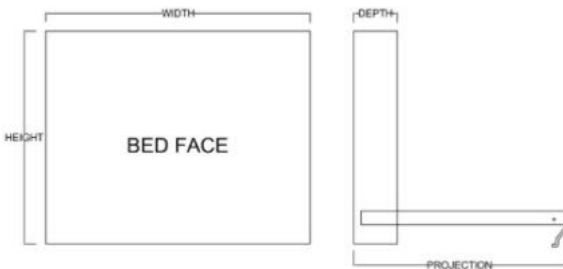

# Sarasota

*Available in Horizontal and Vertical*

**Queen  
Full  
XL Twin  
Twin**

**Vertical**

Size	Height	Width	Depth	Projection
Twin	82 3/4"	45 1/2"	18 3/4"	81 7/8"
XL Twin	87 3/4"	45 1/2"	18 3/4"	86 7/8"
Full/Double	82 3/4"	60 1/2"	18 3/4"	81 7/8"
Queen	87 3/4"	66 1/2"	18 3/4"	86 7/8"

**Horizontal**

Size	Height	Width	Depth	Projection
Twin	47 1/2"	80"	16 5/8"	44 5/8"
XL Twin	47 1/2"	85"	16 5/8"	44 5/8"
Full/Double	62 1/2"	80"	16 5/8"	59 5/8"
Queen	68 1/2"	85"	16 5/8"	65 5/8"

**Finishes, Crown Molding and Lighting**