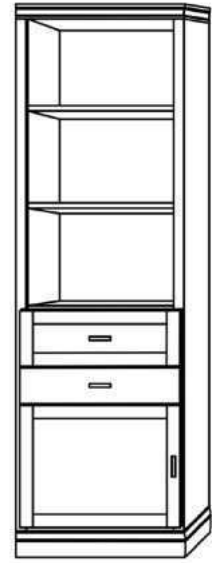

# Sarasota

*Available in Horizontal and Vertical*

**Queen  
Full  
XL Twin  
Twin**

**Vertical**

Size	Height	Width	Depth	Projection
Twin	82 3/4"	45 1/2"	18 3/4"	81 7/8"
XL Twin	87 3/4"	45 1/2"	18 3/4"	86 7/8"
Full/Double	82 3/4"	60 1/2"	18 3/4"	81 7/8"
Queen	87 3/4"	66 1/2"	18 3/4"	86 7/8"

**Horizontal**

Size	Height	Width	Depth	Projection
Twin	47 1/2"	80"	16 5/8"	44 5/8"
XL Twin	47 1/2"	85"	16 5/8"	44 5/8"
Full/Double	62 1/2"	80"	16 5/8"	59 5/8"
Queen	68 1/2"	85"	16 5/8"	65 5/8"

**Finishes, Crown Molding and Lighting**

# Cabinet Options

VC 212  
 (File Drawers)  
 24"

VC 211  
 (File Drawers)  
 24"

VC 209  
 18"  
 24"  
 30"

VC 208  
 18"  
 24"  
 30"

VC/HC 207  
 18"  
 24"  
 30"

VC/HC 206  
 18"  
 24"  
 30"

VC/HC 205 ☆  
 18"  
 24"  
 30"

VC/HC 204 ☆  
 18"  
 24"  
 30"

VC/HC 203  
 18"  
 24"  
 30"

VC/HC 202  
 18"  
 24"  
 30"

VC/HC 201  
 18"  
 24"  
 30"

VNS 402  
 18"  
 24"  
 30"

VNS 401  
 18"  
 24"  
 30"