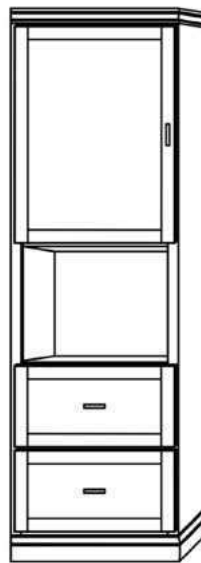

# Sarasota

*Available in Horizontal and Vertical*

**Queen  
Full  
XL Twin  
Twin**

**Vertical**

Size	Height	Width	Depth	Projection
Twin	82 3/4"	45 1/2"	18 3/4"	81 7/8"
XL Twin	87 3/4"	45 1/2"	18 3/4"	86 7/8"
Full/Double	82 3/4"	60 1/2"	18 3/4"	81 7/8"
Queen	87 3/4"	66 1/2"	18 3/4"	86 7/8"

**Horizontal**

Size	Height	Width	Depth	Projection
Twin	47 1/2"	80"	16 5/8"	44 5/8"
XL Twin	47 1/2"	85"	16 5/8"	44 5/8"
Full/Double	62 1/2"	80"	16 5/8"	59 5/8"
Queen	68 1/2"	85"	16 5/8"	65 5/8"

**Finishes, Crown Molding and Lighting**

# Cabinet Options

VC 212  
 (File Drawers)  
 24"

VC 211  
 (File Drawers)  
 24"

VC 209  
 18"  
 24"  
 30"

VC 208  
 18"  
 24"  
 30"

VC/HC 207  
 18"  
 24"  
 30"

VC/HC 206  
 18"  
 24"  
 30"

VC/HC 205 ☆  
 18"  
 24"  
 30"

VC/HC 204 ☆  
 18"  
 24"  
 30"

VC/HC 203  
 18"  
 24"  
 30"

VC/HC 202  
 18"  
 24"  
 30"

VC/HC 201  
 18"  
 24"  
 30"

VNS 402  
 18"  
 24"  
 30"

VNS 401  
 18"  
 24"  
 30"