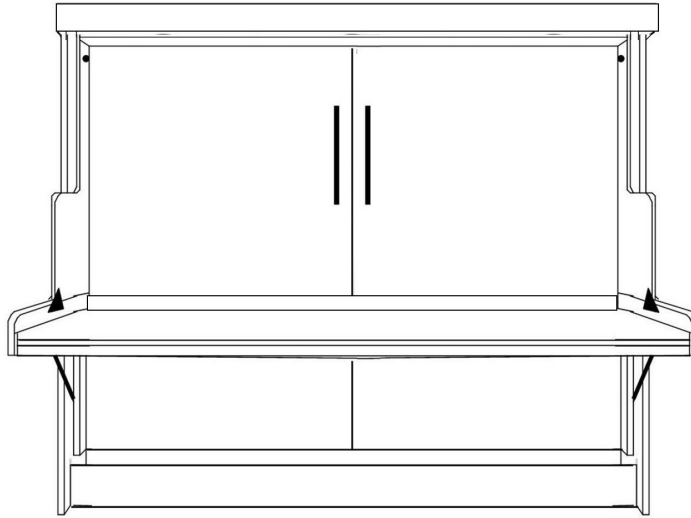

# EURO DESK BED

#3 NICKEL BAR

#13 BRONZE BAR

SKU	DESCRIPTION	AS DESK DIMENSION	AS BED DIMENSION	MATTRESS DEPTH
EB50	QUEEN HORIZONTAL DESK BED	88.5w x 50.5d x 76.5 h	88.5w x 70d x 76.5 h	11"

espresso bark cinnamon caramel cognac sunset maple natural gray cobalt alabaster white

**2 LATERAL FILES-PENCIL**

**3 DRAWER**

**2 DRAWER NIGHTSTAND**

**DOOR**

**BOOKCASE**

ALBQS 16 X 76.5  
 ALBQM 24 X 76.5

ATBQS 16 X 76.5  
 ATBQM 24 X 76.5

ANBQS 16 X 76.5  
 ANBQM 24 X 76.5

ADBQS 16 X 76.5  
 ADBQM 24 X 76.5

ABBQS 16 X 76.5  
 ABBQM 24 X 76.5

DESK-DC 63w X 31 1/2h x 22d  
 FILE CART AFC 16 5/8x 28 1/2 x 22

**NIGHTSTAND**

NIGHTSTAND-3 DRAWER-ANS 24w x 16d x 29h  
 NIGHTSTAND-2 DRW TRAY-ANS 24w x 16d x 29h