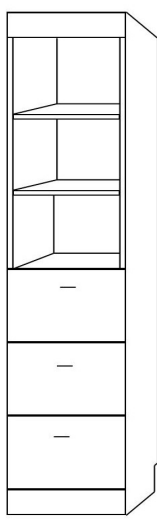

# EURO DESK BED

#3 NICKEL BAR

#13 BRONZE BAR

SKU	DESCRIPTION	AS DESK DIMENSION	AS BED DIMENSION	MATTRESS DEPTH
EB50	QUEEN HORIZONTAL DESK BED	88.5w x 50.5d x 76.5 h	88.5w x 70d x 76.5 h	11"

espresso bark cinnamon caramel cognac sunset maple natural gray cobalt alabaster white

**2 LATERAL FILES-PENCIL**

**3 DRAWER**

**2 DRAWER NIGHTSTAND**

**DOOR**

**BOOKCASE**

ALBQS 16 X 76.5  
 ALBQM 24 X 76.5

ATBQS 16 X 76.5  
 ATBQM 24 X 76.5

ANBQS 16 X 76.5  
 ANBQM 24 X 76.5

ADBQS 16 X 76.5  
 ADBQM 24 X 76.5

ABBQS 16 X 76.5  
 ABBQM 24 X 76.5

DESK-DC 63w X 31 1/2h x 22d  
 FILE CART AFC 16 5/8x 28 1/2 x 22

**NIGHTSTAND**

NIGHTSTAND-3 DRAWER-ANS 24w x 16d x 29h  
 NIGHTSTAND-2 DRW TRAY-ANS 24w x 16d x 29h