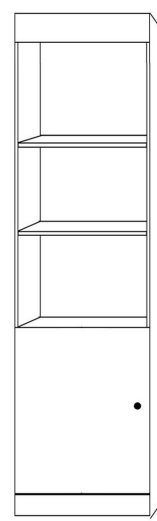

# EURO DESK BED

#3 NICKEL BAR

#13 BRONZE BAR

SKU	DESCRIPTION	AS DESK DIMENSION	AS BED DIMENSION	MATTRESS DEPTH
EB50	QUEEN HORIZONTAL DESK BED	88.5w x 50.5d x 76.5 h	88.5w x 70d x 76.5 h	11"

espresso bark cinnamon caramel cognac sunset maple natural gray cobalt alabaster white

**2 LATERAL FILES-PENCIL**

**3 DRAWER**

**2 DRAWER NIGHTSTAND**

**DOOR**

**BOOKCASE**

ALBQS 16 X 76.5  
 ALBQM 24 X 76.5

ATBQS 16 X 76.5  
 ATBQM 24 X 76.5

ANBQS 16 X 76.5  
 ANBQM 24 X 76.5

ADBQS 16 X 76.5  
 ADBQM 24 X 76.5

ABBQS 16 X 76.5  
 ABBQM 24 X 76.5

DESK-DC 63w X 31 1/2h x 22d  
 FILE CART AFC 16 5/8x 28 1/2 x 22

**NIGHTSTAND**

NIGHTSTAND-3 DRAWER-ANS 24w x 16d x 29h  
 NIGHTSTAND-2 DRW TRAY-ANS 24w x 16d x 29h