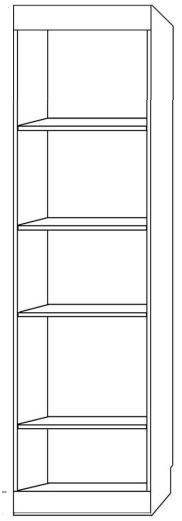

# EURO DESK BED

#3 NICKEL BAR

#13 BRONZE BAR

SKU	DESCRIPTION	AS DESK DIMENSION	AS BED DIMENSION	MATTRESS DEPTH
EB50	QUEEN HORIZONTAL DESK BED	88.5w x 50.5d x 76.5 h	88.5w x 70d x 76.5 h	11"

espresso bark cinnamon caramel cognac sunset maple natural gray cobalt alabaster white

**2 LATERAL FILES-PENCIL**

**3 DRAWER**

**2 DRAWER NIGHTSTAND**

**DOOR**

**BOOKCASE**

ALBQS 16 X 76.5  
 ALBQM 24 X 76.5

ATBQS 16 X 76.5  
 ATBQM 24 X 76.5

ANBQS 16 X 76.5  
 ANBQM 24 X 76.5

ADBQS 16 X 76.5  
 ADBQM 24 X 76.5

ABBQS 16 X 76.5  
 ABBQM 24 X 76.5

DESK-DC 63w X 31 1/2h x 22d  
 FILE CART AFC 16 5/8x 28 1/2 x 22

**NIGHTSTAND**

NIGHTSTAND-3 DRAWER-ANS 24w x 16d x 29h  
 NIGHTSTAND-2 DRW TRAY-ANS 24w x 16d x 29h