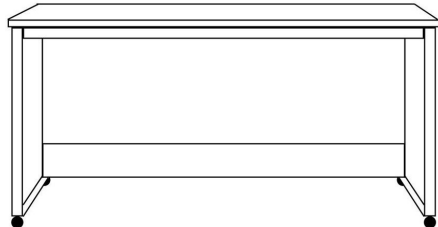

# EURO DESK BED

#3 NICKEL BAR

#13 BRONZE BAR

SKU	DESCRIPTION	AS DESK DIMENSION	AS BED DIMENSION	MATTRESS DEPTH
EB50	QUEEN HORIZONTAL DESK BED	88.5w x 50.5d x 76.5 h	88.5w x 70d x 76.5 h	11"

espresso bark cinnamon caramel cognac sunset maple natural gray cobalt alabaster white

**2 LATERAL FILES-PENCIL**

**3 DRAWER**

**2 DRAWER NIGHTSTAND**

**DOOR**

**BOOKCASE**

ALBQS 16 X 76.5  
 ALBQM 24 X 76.5

ATBQS 16 X 76.5  
 ATBQM 24 X 76.5

ANBQS 16 X 76.5  
 ANBQM 24 X 76.5

ADBQS 16 X 76.5  
 ADBQM 24 X 76.5

ABBQS 16 X 76.5  
 ABBQM 24 X 76.5

DESK-DC 63w X 31 1/2h x 22d  
 FILE CART AFC 16 5/8x 28 1/2 x 22

**NIGHTSTAND**

NIGHTSTAND-3 DRAWER-ANS 24w x 16d x 29h  
 NIGHTSTAND-2 DRW TRAY-ANS 24w x 16d x 29h