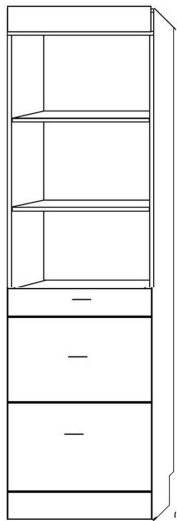

# EURO DESK BED

#3 NICKEL BAR

#13 BRONZE BAR

SKU	DESCRIPTION	AS DESK DIMENSION	AS BED DIMENSION	MATTRESS DEPTH
EB50	QUEEN HORIZONTAL DESK BED	88.5w x 50.5d x 76.5 h	88.5w x 70d x 76.5 h	11"

espresso bark cinnamon caramel cognac sunset maple natural gray cobalt alabaster white

**2 LATERAL FILES-PENCIL**

**3 DRAWER**

**2 DRAWER NIGHTSTAND**

**DOOR**

**BOOKCASE**

ALBQS 16 X 76.5  
 ALBQM 24 X 76.5

ATBQS 16 X 76.5  
 ATBQM 24 X 76.5

ANBQS 16 X 76.5  
 ANBQM 24 X 76.5

ADBQS 16 X 76.5  
 ADBQM 24 X 76.5

ABBQS 16 X 76.5  
 ABBQM 24 X 76.5

DESK-DC 63w X 31 1/2h x 22d  
 FILE CART AFC 16 5/8x 28 1/2 x 22

**NIGHTSTAND**

NIGHTSTAND-3 DRAWER-ANS 24w x 16d x 29h  
 NIGHTSTAND-2 DRW TRAY-ANS 24w x 16d x 29h