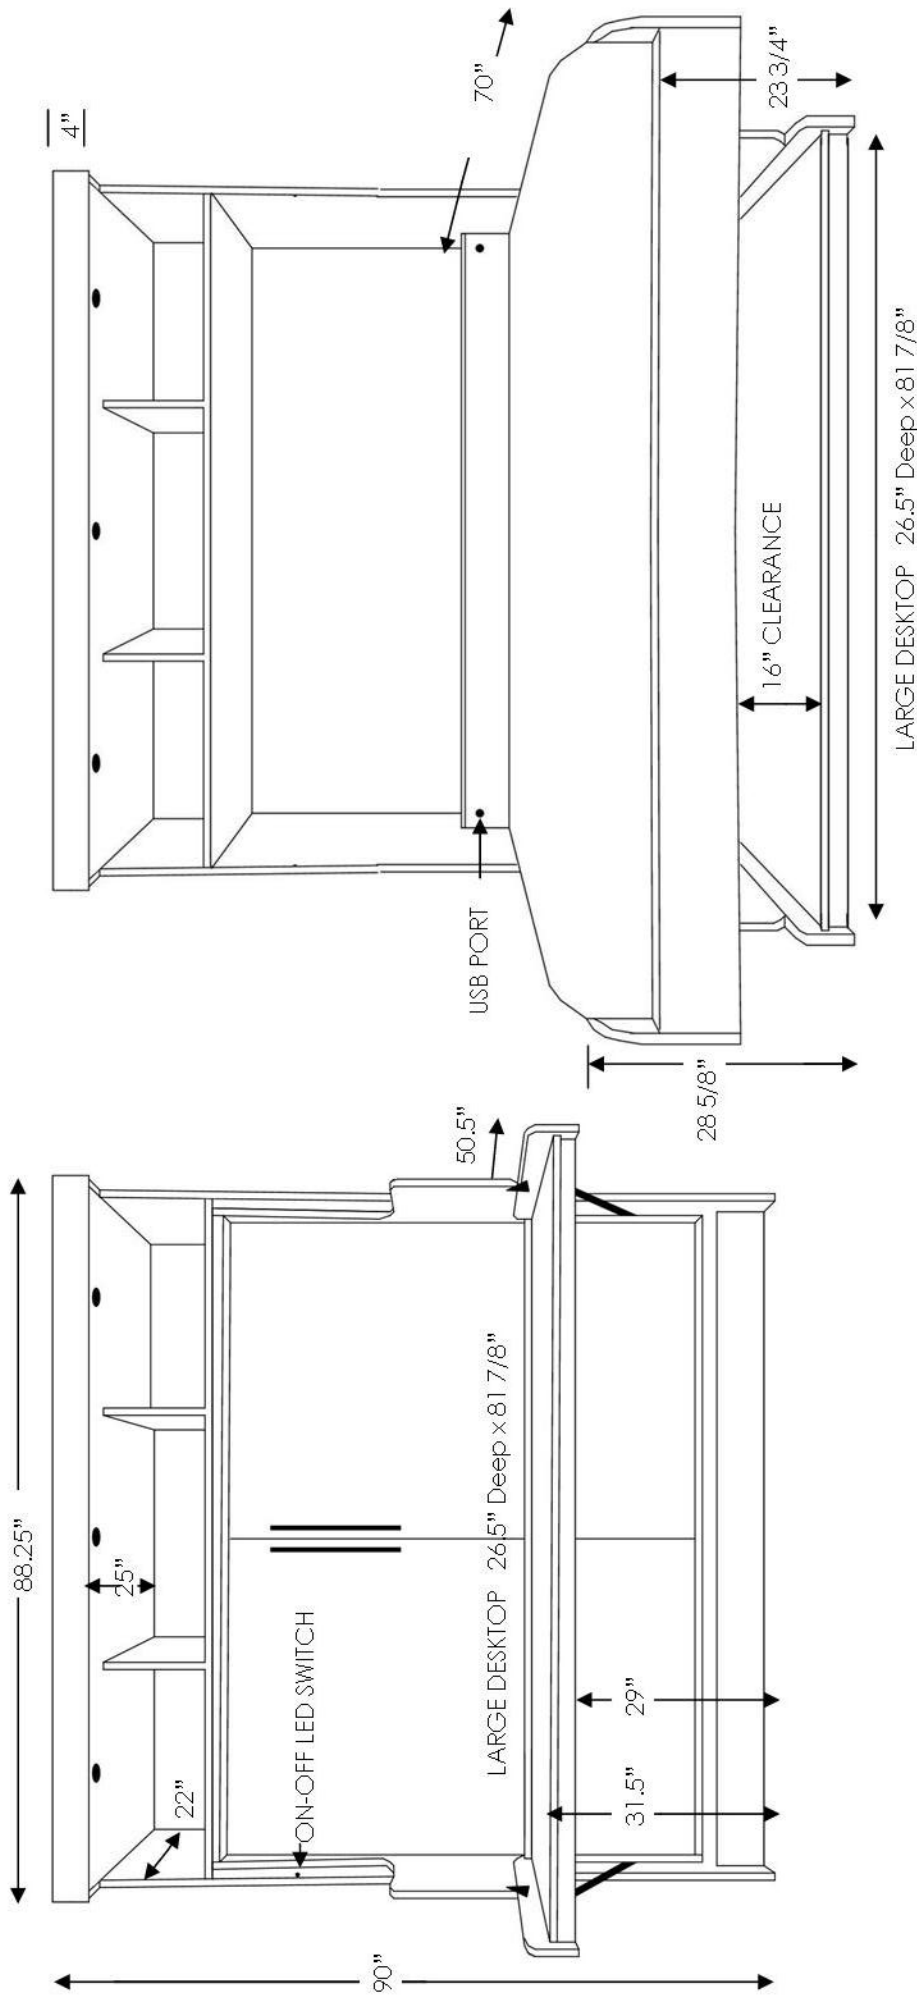

EURO MURPHY DESK BED WITH HUTCH

SKU	DESCRIPTION	AS A DESK DIMENSION	AS A BED DIMENSION	MATTRESS DEPTH
EW50	QUEEN DESK BED WITH HUTCH	88.25w x 50.5d x 90 h	88.25w x 70d x 90 h	11"

MECHANISM ALLOWS ITEMS UP TO 16" TO REMAIN ON THE DESKTOP WHEN YOU BRING THE BED DOWN (no need to clear the desktop)

US MADE FROM HARDWOOD SOLIDS AND VENEERS

2" GAP BEHIND THE DESKTOP TO ALLOW FOR CORDS TO TRAVEL

FINISHED FRONT BASEBOARD TO PREVENT ITEMS FROM GETTING UNDERNEATH

ACCEPTS A STANDARD QUEEN SIZE MATTRESS UP TO 11" THICK (not included)

OPTIONAL 3 LED LIGHT FIXTURES WITH ON-OFF AND USB PORT

CHOICE OF FINISH, AND DECORATIVE EUROPEAN BAR HANDLES

MANY SIDE CABINETS ARE AVAILABLE FOR EXTRA STORAGE