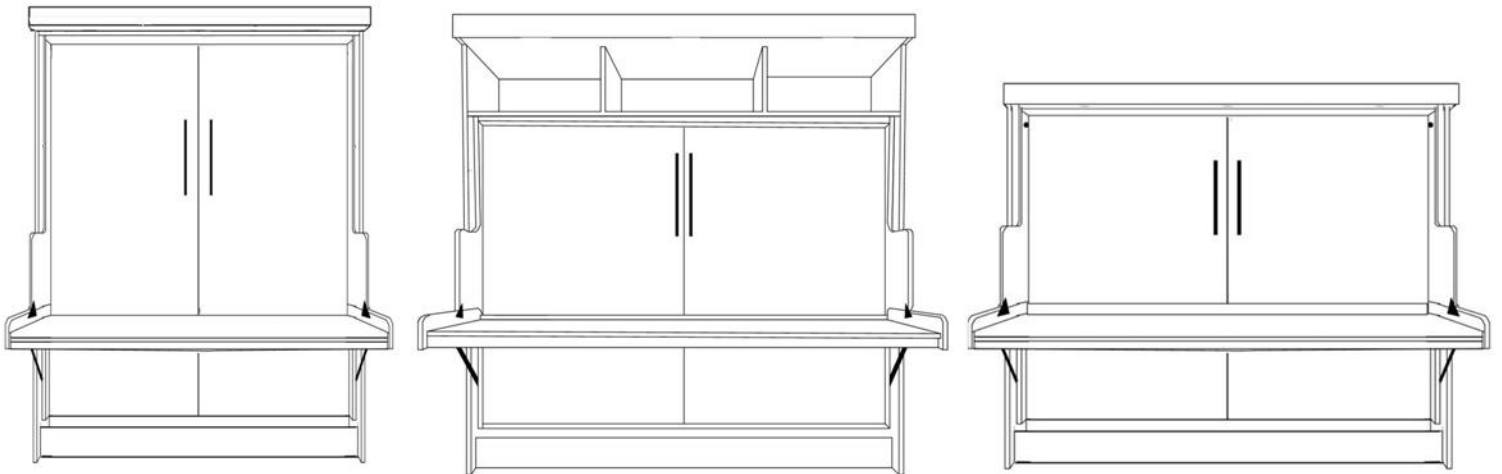

EURO desk bed MADE USA

SKU	DESCRIPTION	AS A DESK DIMENSION	AS A BED DIMENSION	MATTRESS DEPTH
EV50	QUEEN VERTICAL DESK BED	67.5" w x 50.5d x 90h	67.5" w x 81.50"d x 90"h	11"
EW50	QUEEN HORIZONTAL DESK BED WITH HUTCH	88.5 w x 50.5d X 90 h	88.5w x 70d X 90 h	11"
EB50	QUEEN HORIZONTAL DESK BED	88.5 w x 50.5d x 76.5h	88.5w x 70d x 76.5h	11"

LED SET SILVER or BLACK
 Vertical Model comes with 2 LED fixtures
 Horizontal Models come with 3 LED fixtures

ON-OFF & USB

HANDLE OPTION

#3 NICKEL BAR #13 BRONZE BAR

3 DRAWER-DOOR

NOT AVAILABLE FOR EB50

EV50 & EW50 CABINET