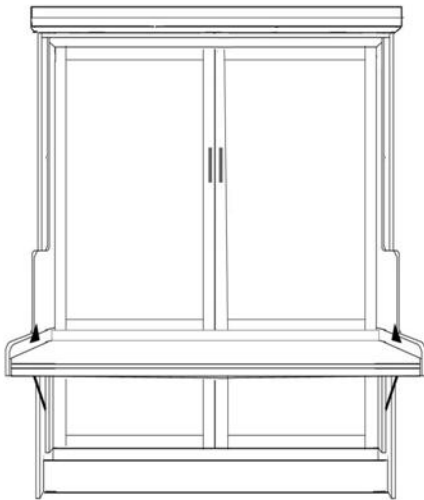

RYLAND desk bed

MADE IN THE USA

SKU	DESCRIPTION	AS A DESK DIMENSION	AS A BED DIMENSION	MATTRESS DEPTH
RVB50	QUEEN VERTICAL DESK BED	67.25" w x 50.5d x 90h	67.25" w x 83" d x 90" h	11"
RW50	QUEEN HORIZONTAL DESK BED WITH HUTCH	88.5 w x 50.5d X 90 h	88.5w x 70d X 90 h	11"
RB50	QUEEN HORIZONTAL DESK BED	88.5 w x 50.5d x 76.5h	88.5w x 70d x 76.5h	11"
LED SET	SILVER or BLACK	ON-OFF & USB		