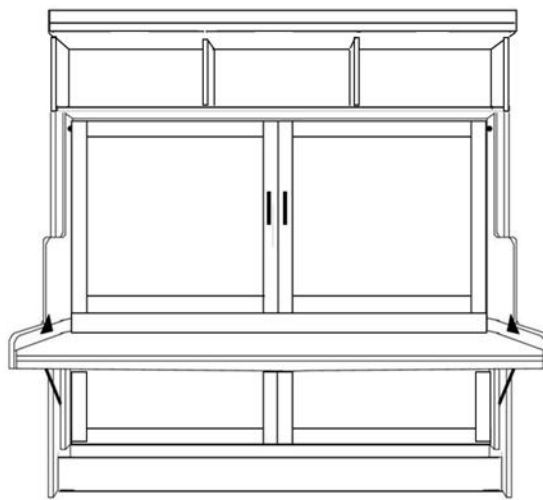

RYLAND desk bed

MADE IN THE USA

SKU	DESCRIPTION	AS A DESK DIMENSION	AS A BED DIMENSION	MATTRESS DEPTH
RVB50	QUEEN VERTICAL DESK BED	67.25" w x 50.5d x 90h	67.25" w x 83" d x 90" h	11"
RW50	QUEEN HORIZONTAL DESK BED WITH HUTCH	88.5 w x 50.5d X 90 h	88.5w x 70d X 90 h	11"
RB50	QUEEN HORIZONTAL DESK BED	88.5 w x 50.5d x 76.5h	88.5w x 70d x 76.5h	11"
LED SET	SILVER or BLACK	ON-OFF & USB		

2 DOOR & 1 DOOR

<u>RBV50 & RW50 CABINET</u>	
RDFL-2 DOOR	32 x 85
RQFL-2 DOOR	32 x 90
RPCF-DOOR	24 x 85
RPCQ-DOOR	24 x 90
RDFS=DOOR	16 x 85
RDQS-DOOR	16 x 90

RB50 CABINET

RDBQS-DOOR	16 x 76.5
RDBQM-DOOR	24 x 76.5