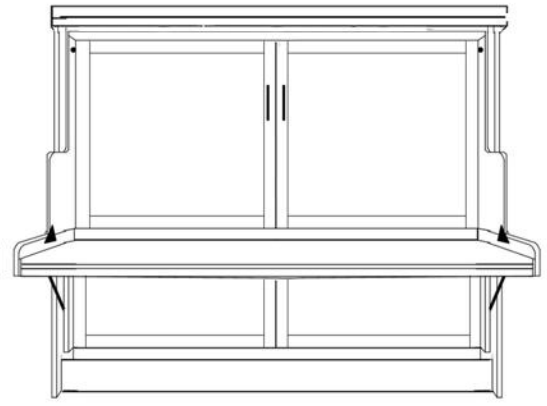

RYLAND desk bed

MADE IN THE USA

SKU	DESCRIPTION	AS A DESK DIMENSION	AS A BED DIMENSION	MATTRESS DEPTH
RVB50	QUEEN VERTICAL DESK BED	67.25" w x 50.5d x 90h	67.25" w x 83" d x 90" h	11"
RW50	QUEEN HORIZONTAL DESK BED WITH HUTCH	88.5 w x 50.5d X 90 h	88.5w x 70d X 90 h	11"
RB50	QUEEN HORIZONTAL DESK BED	88.5 w x 50.5d x 76.5h	88.5w x 70d x 76.5h	11"
LED SET	SILVER or BLACK	ON-OFF & USB		