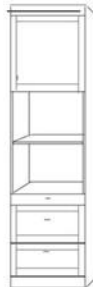

RYLAND desk bed

MADE IN THE USA

SKU	DESCRIPTION	AS A DESK DIMENSION	AS A BED DIMENSION	MATTRESS DEPTH
RVB50	QUEEN VERTICAL DESK BED	67.25" w x 50.5d x 90h	67.25" w x 83" d x 90" h	11"
RW50	QUEEN HORIZONTAL DESK BED WITH HUTCH	88.5 w x 50.5d X 90 h	88.5w x 70d X 90 h	11"
RB50	QUEEN HORIZONTAL DESK BED	88.5 w x 50.5d x 76.5h	88.5w x 70d x 76.5h	11"
LED SET	SILVER or BLACK	ON-OFF & USB		

2 LATERAL FILES-PENCIL

<u>RBV50 & RW50 CABINET</u>	
RLFS	16 x 85
RLQS	16 x 90
RPLF	24 x 85
RPLQ	24 x 90
<u>RB50 CABINET</u>	
RLBQS	16 x 76.5
RLBQM	24 x 76.5

3 DRAWER

<u>RBV50 & RW50 CABINET</u>	
RTFS	16 x 85
RTQS	16 x 90
RPTF	24 x 85
RPTQ	24 x 90
<u>PB50 CABINET</u>	
RTBQS	16 x 76.5
RTBQM	24 x 76.5

2 DOOR & 1 DOOR

<u>RBV50 & RW50 CABINET</u>	
RDFL-2 DOOR	32 x 85
RQFL-2 DOOR	32 x 90
RPCF-DOOR	24 x 85
RPCQ-DOOR	24 x 90
RDFS=DOOR	16 x 85
RDQS-DOOR	16 x 90

RB50 CABINET

RDBQS-DOOR	16 x 76.5
RDBQM-DOOR	24 x 76.5

2 DRAWERS-TRAY-DOOR

NOT AVAILABLE FOR PB50

<u>RBV50 & RW50 CABINET</u>	
RUF5	16 x 85
RUQS	16 x 90
RPUF	24 x 85
RPUQ	24 x 90

BOOKCASE

<u>RBV50 & RW50 CABINET</u>	
RBFS	16 x 85
RBQS	16 x 90
RPBF	24 x 85
RPBQ	24 x 90
<u>RB50 CABINET</u>	
RBBQS	16 x 76.5
RBBQM	24 x 76.5